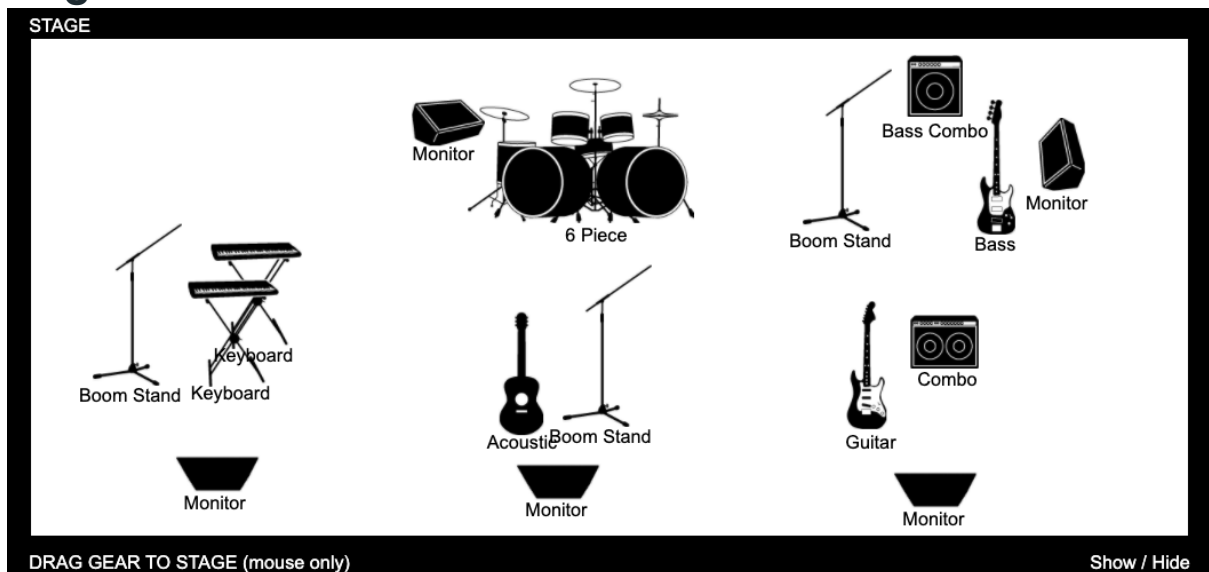

JAY LAB

TECHNICAL RIDER

Band Details

Jay – Acoustic Guitar/Lead Vocalist

- Guitar stand, guitar lead, amp, mic boom stand, microphone, mic lead, wedge/IEM

Vini – Drums/Percussion

- Drum Kit, drum seat, kick mic + lead, wedge/IEM

Mateus – Keyboardist/sax/harmonica

- mic, mic boom stand, lead, wedge/IEM

Dudu Martins – Guitar/Vocal

- Guitar stand, guitar lead, mic boom stand, microphone, mic lead, wedge/IEM

Henrique – Bass/Vocal

- Bass stand, guitar lead, mic boom stand, microphone, mic lead, wedge/IEM

Stage Plot

Hospitality Needs

Private dressing room, fruit plate, bottled water, coffee and tea (These small requests help our Artists to focus on the performance and feel good about what they are doing. We appreciate accommodate for our Artists – Doc, Motet Enterprise).